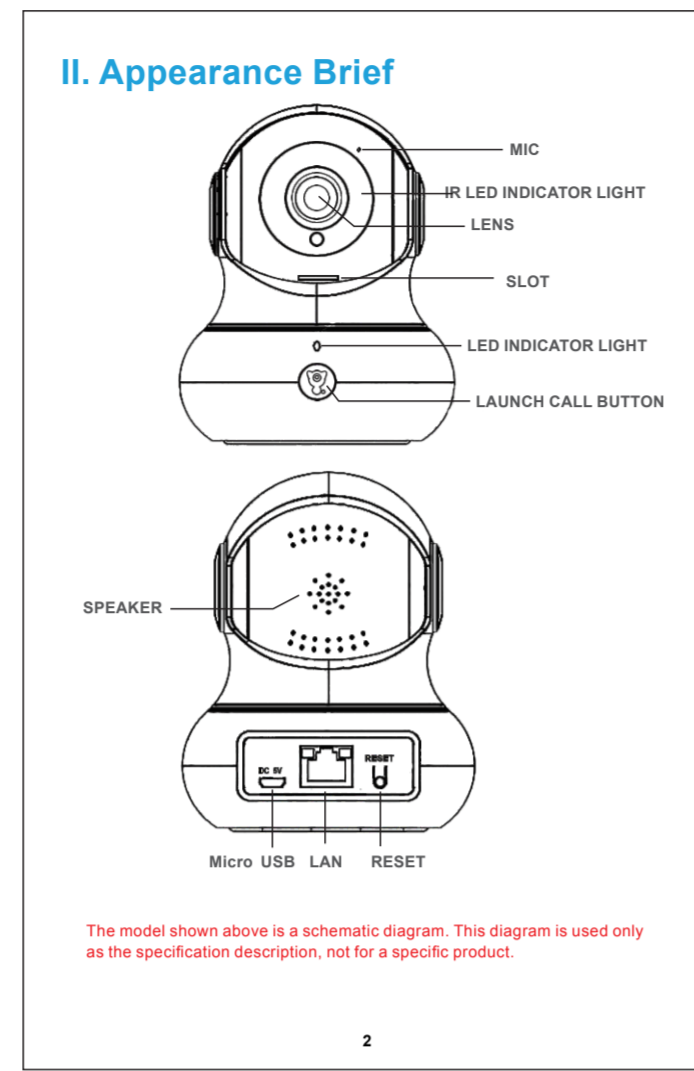

Contents
I. Product Packing List
II. Appearance Brief
III. Product Specifications
IV. Product Instructions
V. Operation Guide

III. Product Specifications
Littlelf Home Security Camera
Lens Glass, 3.6mm length, F2.1
Sensor High Definition Color CMOS Sensor