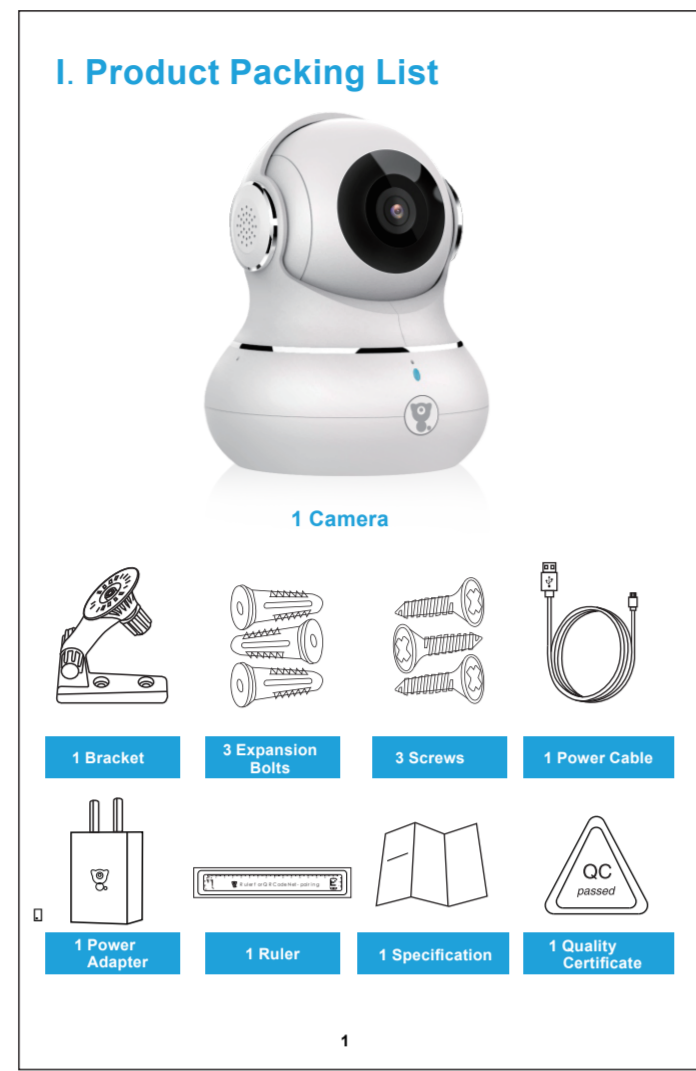

Contents
I. Product Packing List
II. Appearance Brief
III. Product Specifications
IV. Product Instructions
V. Operation Guide

III. Product Specifications
Littlelf Home Security Camera
Lens Glass, 3.6mm length, F2.1
Sensor High Definition Color CMOS Sensor